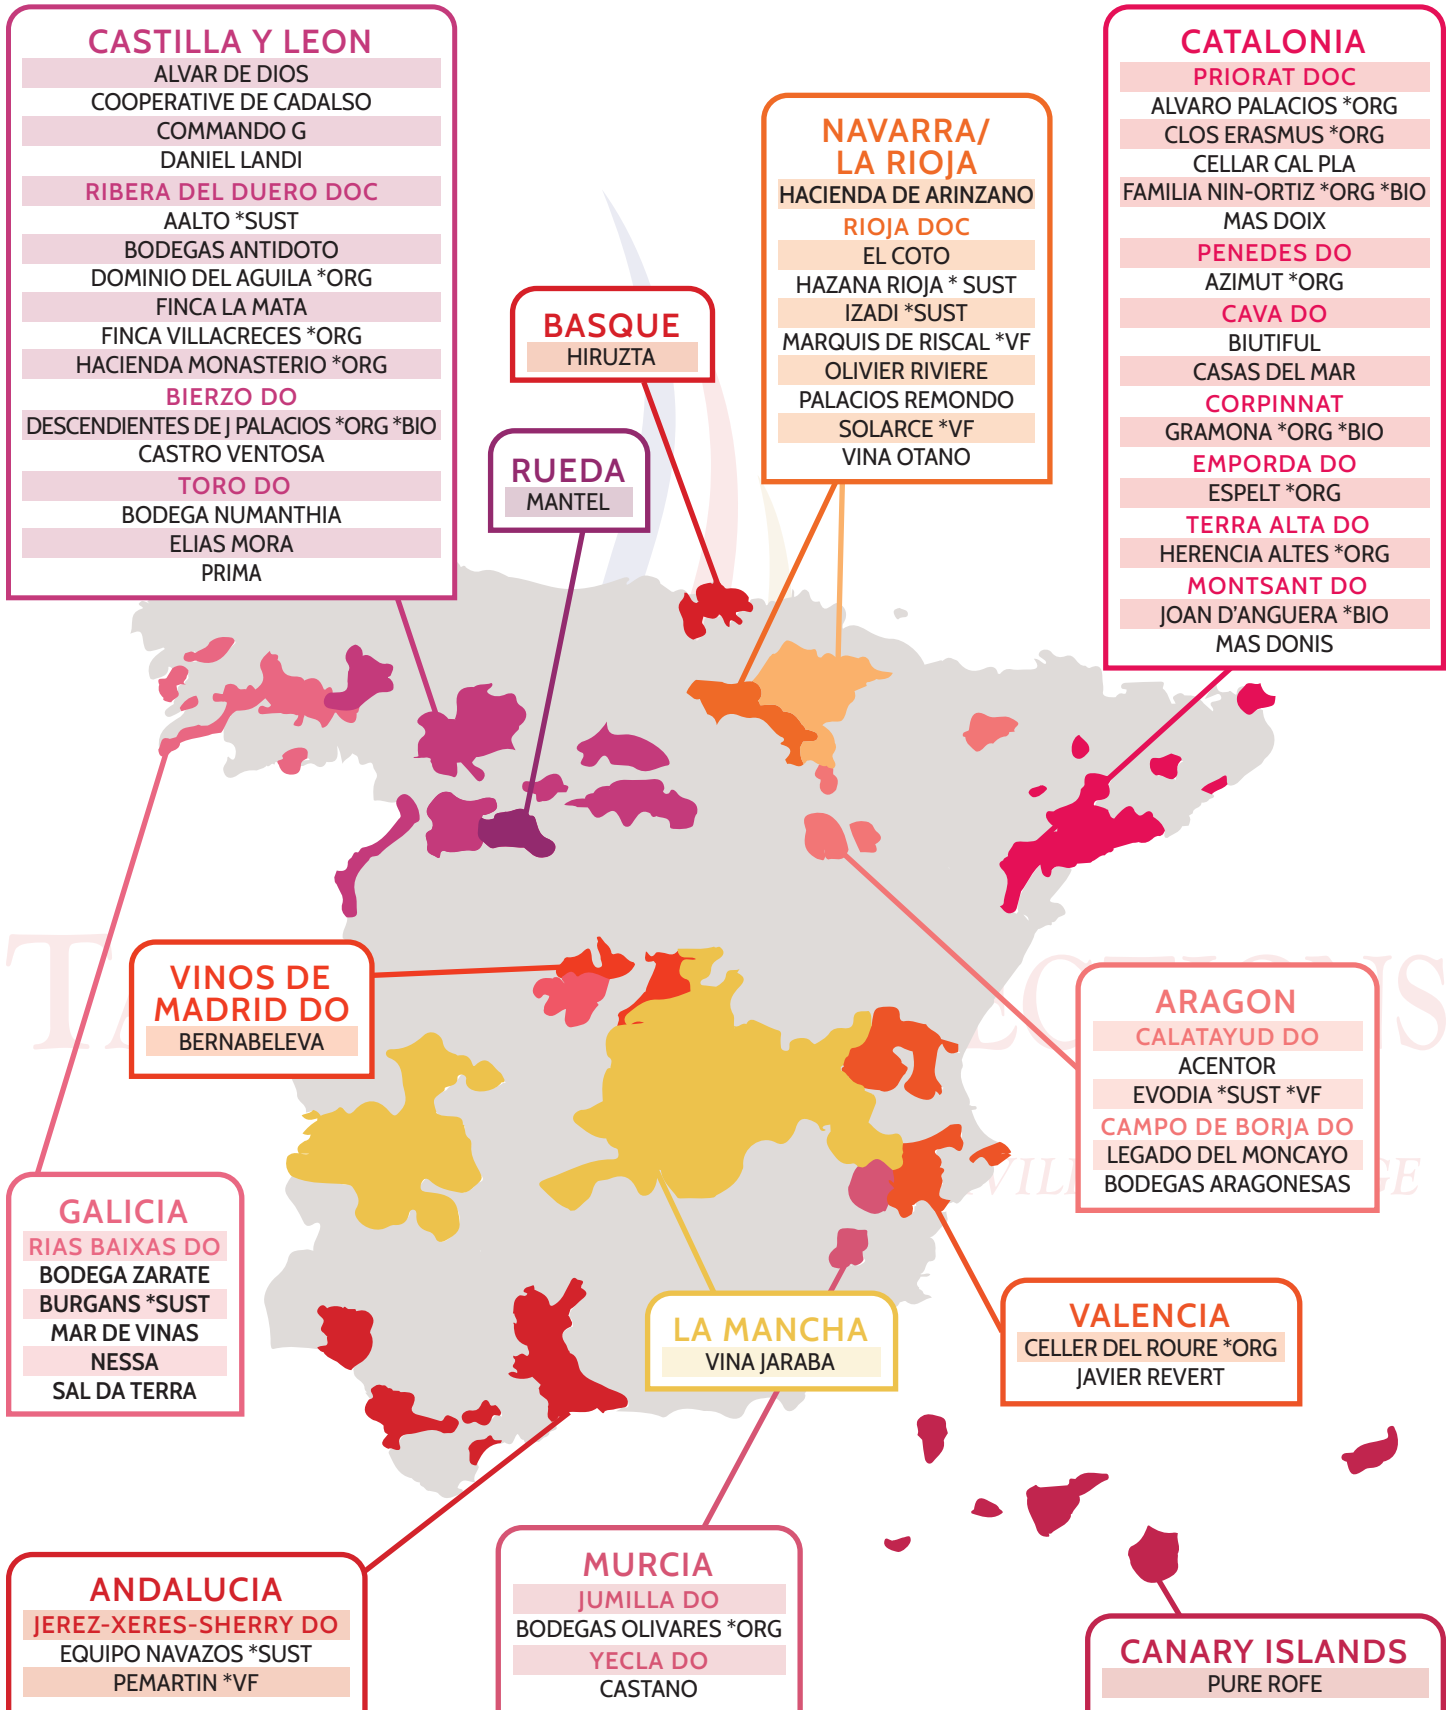

BEAUJOLAIS

DOMAINE CHAPEL
MARCEL LAPIERRE *ORG
STEPHANE AVIRON

TAILORED WINE SELECTIONS
KNOXVILLE BEVERAGE

WINES OF ITALY

WINES OF SPAIN

CERTIFICATIONS

Many of our producers practice tenants of organic/sustainable farming and biodynamic wine making. We are only noting the wineries here that have certifications in these practices.