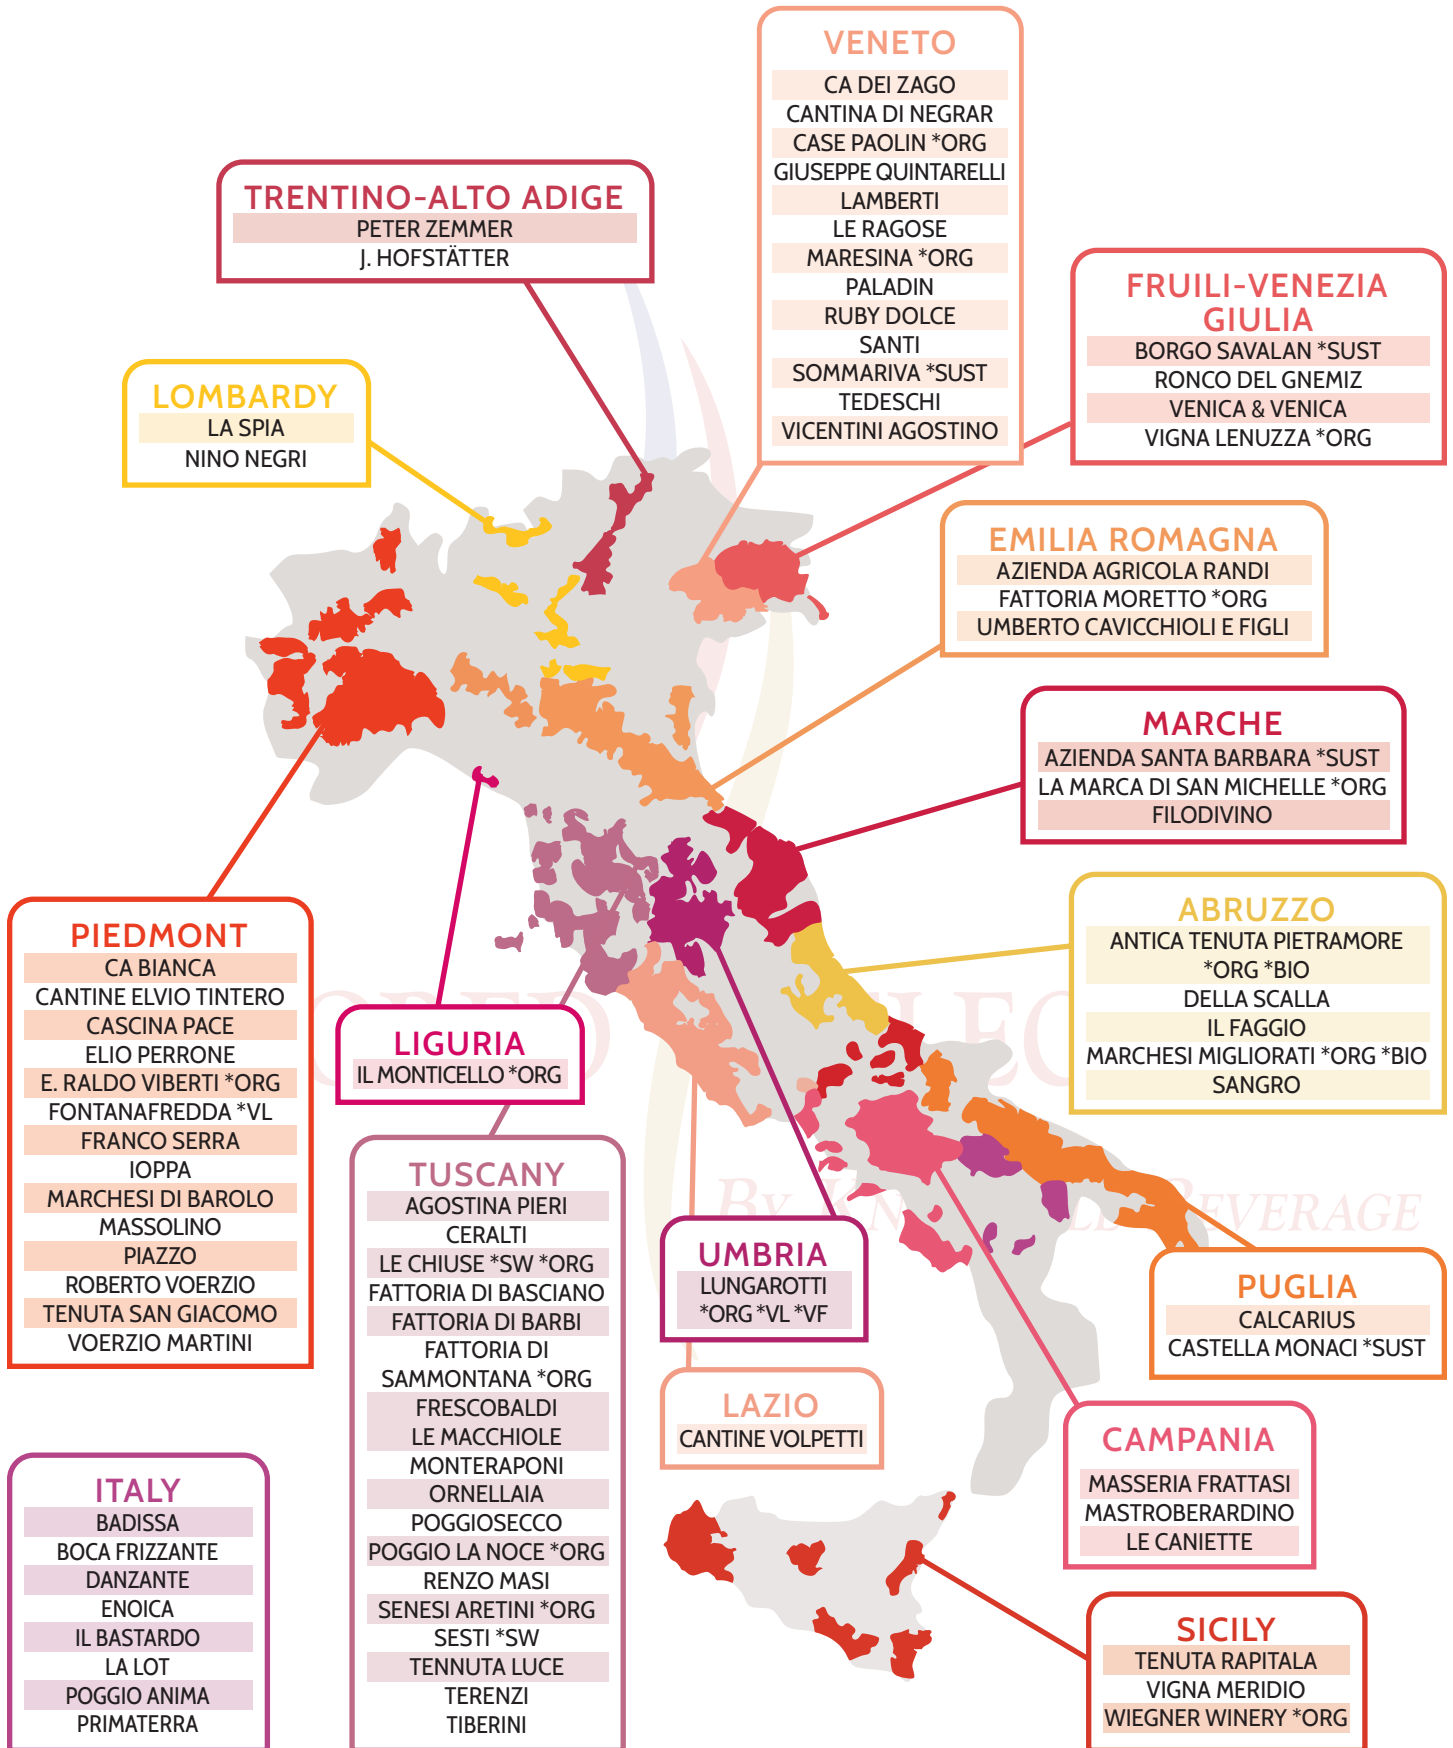

WINES OF BURGUNDY

CHABLIS

DOMAINE COSTAL *BIO
DOMAINE CHRISTIAN MOREAU
DOMAINE LOUIS MOREAU
DOMAINE MOREAU-NAUDET
DOMAINE OUDIN *SUST
DOMAINE ROLAND
LAVANTUREAUX
DOMAINE SAVARY
GARNIER ET FILS
VINCENT MOTHE

COTE D'OR

BERNARD-BONIN *ORG
DOMAINE GÈNOT-BOULANGER

COTE CHALONNAISE

VIGNERONS DE BUXY

MACONNAIS

DOMINQUE CORNIN
FAMILLE PAQUET
JJ VINCENT

BURGUNDY

ALBERT BICHOT (*ORG COTE
D'OR & MERCUREY ESTATES)
DOMAINE DUJAC
DOMAINE FAIVELEY
DOMAINE TAUPENOT-MERME
JEAN-PHILPPE FICHET *ORG
MAISON JOSEPH DROUHIN
MOREY-COFFINET *BIO
OLIVIER LEFLAIVE
VAL DE MER

BEAUJOLAIS

DOMAINE CHAPEL
MARCEL LAPIERRE *ORG
STEPHANE AVIRON

TAILORED WINE SELECTIONS
KNOXVILLE BEVERAGE

WINES OF ITALY

WINES OF SPAIN

CERTIFICATIONS

Many of our producers practice tenants of organic/sustainable farming and biodynamic wine making. We are only noting the wineries here that have certifications in these practices.