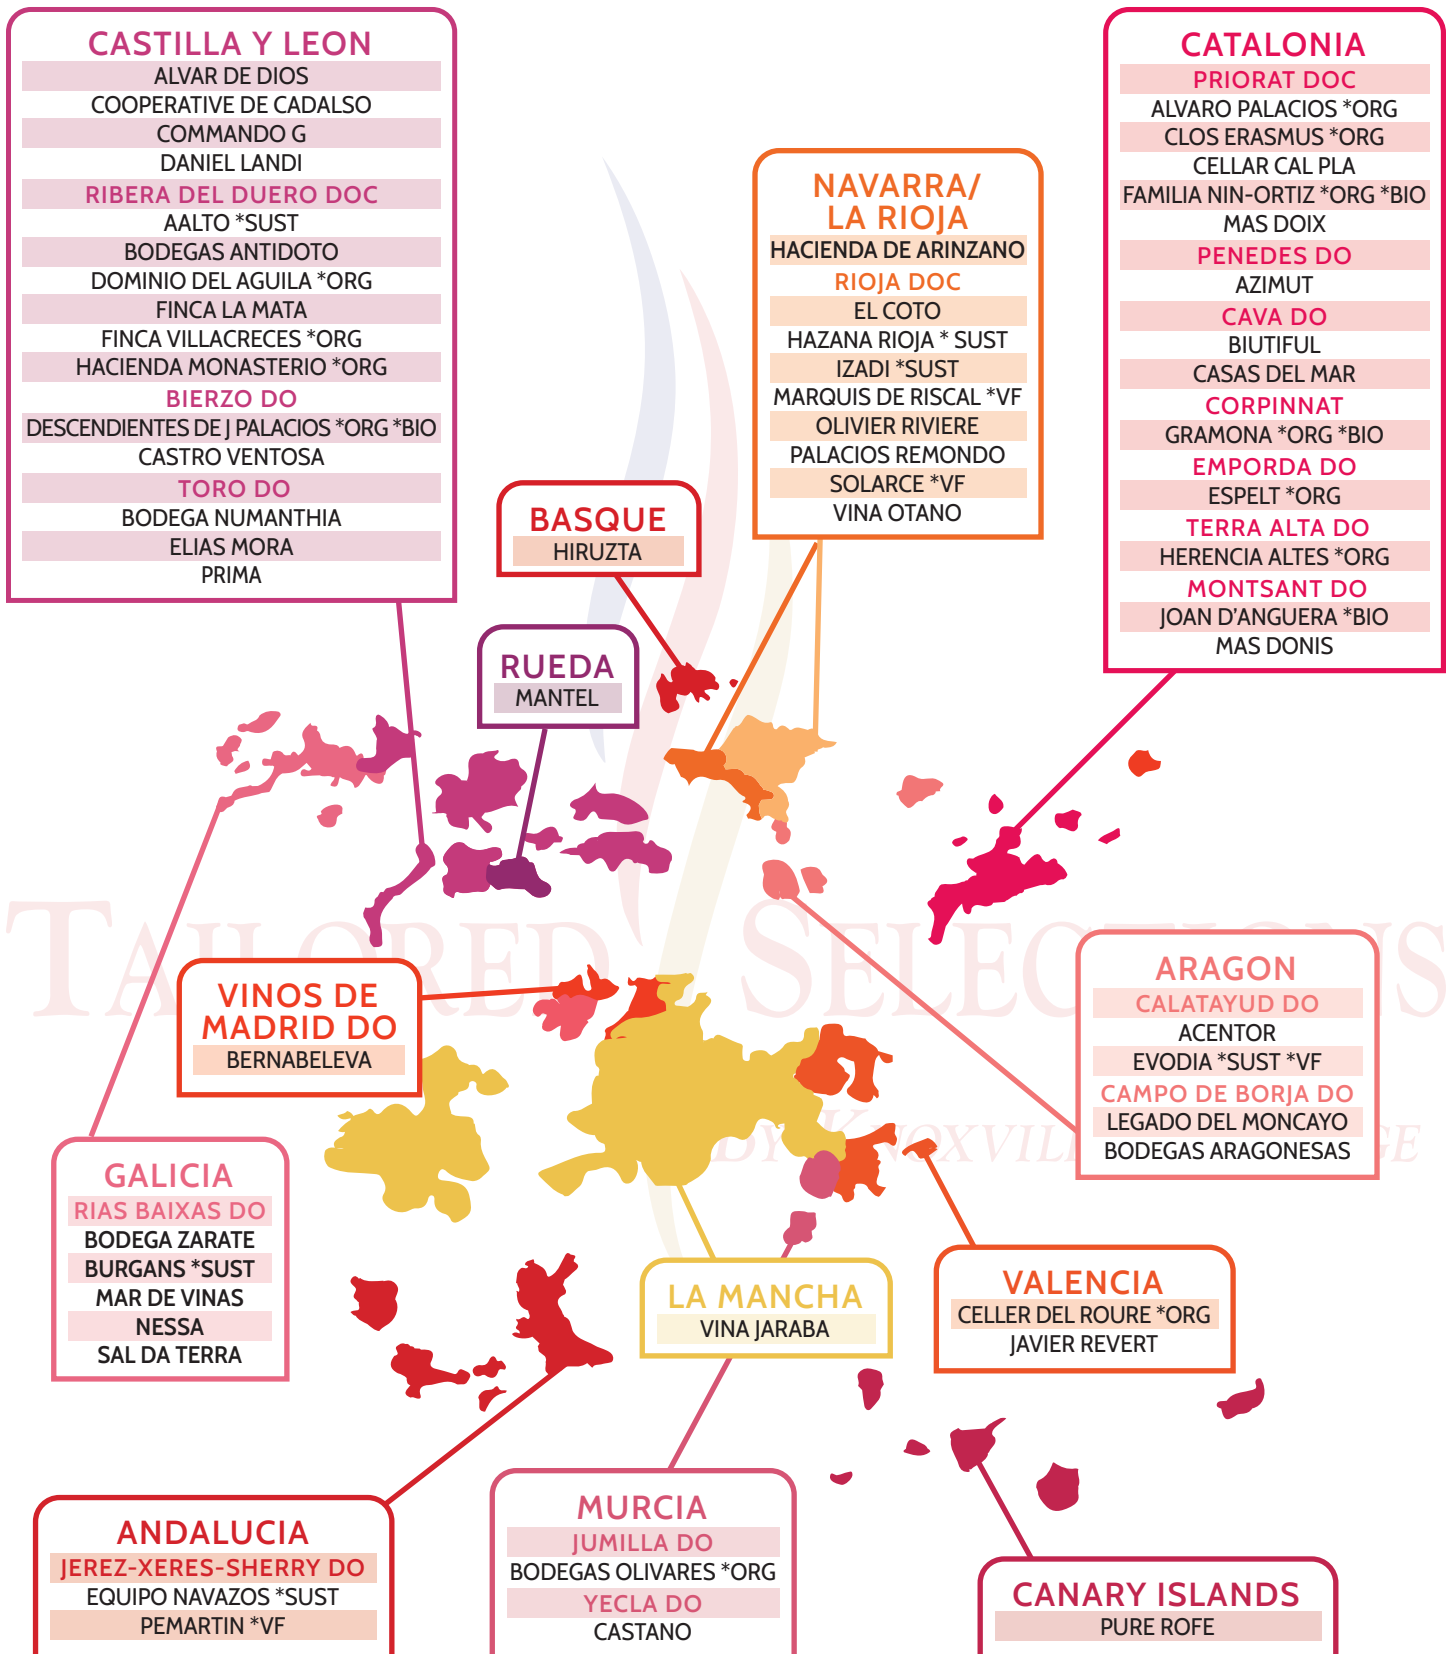

WINES OF SPAIN